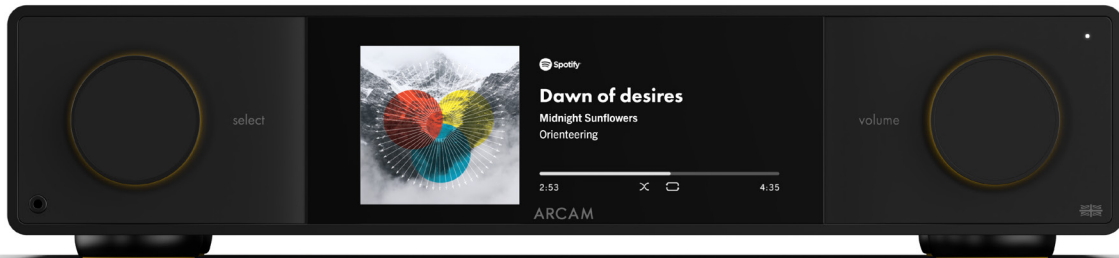

Continuous power output (0.5% THD), per channel	
2 channels driven, 20Hz - 20kHz, 8Ω	120W
2 channels driven, 1kHz, 4Ω	220W
Harmonic distortion, 80% power, 8Ω at 1kHz	0.002%
Analogue Inputs	
Number of inputs	3 (RCA pairs)
Phono Inputs	MM and MC
Frequency response	20Hz—20kHz ± 0.2dB
Signal/noise ratio (A-wtd, ref. 50W, 1V input)	106dB
Digital Inputs	
Supported Streaming media:	FLAC, WAV (LPCM), AAC, ALAC, AIFF, DSD (up to 1024), MP3, MP4, OGG, WMA
Supported Streaming Bit depth:	16, 24, 32
Supported Streaming sample rates (kHz):	Up to 768 kHz
Gapless Playback:	Yes
Digital Audio Inputs	1x HDMI ARC, 2x Coaxial (RCA), 2x Optical (Toslink)
Supported Digital input Bit depth:	16, 24
Supported Digital input sample rates (kHz):	Up to 192 kHz
Frequency response (filter 1)	20Hz—20kHz ± 0.2dB
Signal/noise ratio (A-wtd, ref. 50W, 0dBFS)	110dB
Wireless Specifications	
Bluetooth Profile	5.2; A2DP Sink/Source, AVRCP, BLE, aptX, aptX HD, aptX Adaptive, AAC
Bluetooth Transmitter Frequency and Power	2,402 MHz to 2,480 MHz: <13dBm
Wi-Fi Network	IEEE 8002.11 a/b/g/n/ac/ax (2.4GHz/5GHz)
2.4G Wi-Fi Transmitter Frequency Range and Power	2400-2483.5 MHz (USA 11 Channels, Europe and Others 13 Channels): <20dBm
5G Wi-Fi Transmitter Frequency Range and Power	5150-5250 MHz <23dBm, 5250-5350 MHz & 5470-5725 MHz <20dBm, 5725-5850 MHz <14dBm
General	
Mains voltage	100V or 110–120V or 220–240V, 50–60Hz
Power consumption (maximum)	800W
Power consumption (standby)	<0.5W
Dimensions W x D (including speaker terminals) x H (including feet)	431 x 344 x 98mm
Weight (net)	12 kg
Weight (packed)	14 kg
Supplied accessories	Mains lead(s) Remote control with 2 x AAA batteries Measurement Microphone 5m USB Cable Quick Start Guide Important Safety Instructions